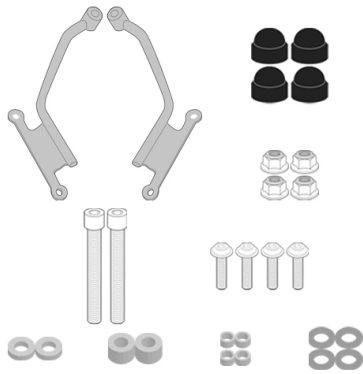

### **KR1215**

**Specific rear rack for MONOLOCK® or MONOKEY® top-case**

to be combined with the KM5, KM7, KM8A, KM8B, KM9A, KM9B MONOKEY® plate, or with the KM5M or KM6M MONOLOCK® plate / if combined with KM8A, KM8B, KM9A, KM9B it does not allow the assembly of the stop light kit or the remote control device on the top-case

### **BF30K**

**Specific flange for fitting the tank bags with TANKLOCK system**

**1221AK**

**Universal screen, smoked**

to be combined with the specific A1215AK fitting kit

**A1215AK**

**Specific fitting kit for 1215AK**