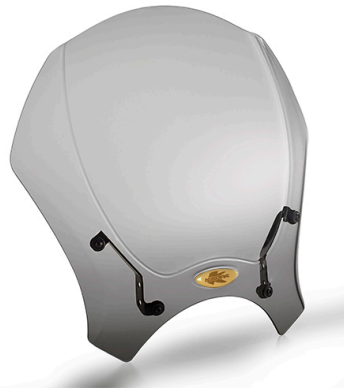

KR9051

Specific rear rack, glossy black, for MONOLOCK® top-case

to be combined with the plate already included in the MONOLOCK® top-case

KL9051

Specific pannier holder for MONOKEY® side-cases

you can only mount cases MONOKEY® K22

140AK

Universal transparent screen 35 x 41cm (H x W)

to be combined with the specific AL9051AK fitting kit

140SK

Universal smoked screen 35 x 41 cm (H x W)

to be combined with the specific AL9051AK fitting kit

AL9051AK

Specific fitting kit for 100ALBK, 140AK, 140SK

03VKITK

Specific kit to mount the Smart Mount RC KS904B

needs to be mounted on the brake fluid reservoir cover right-hand side